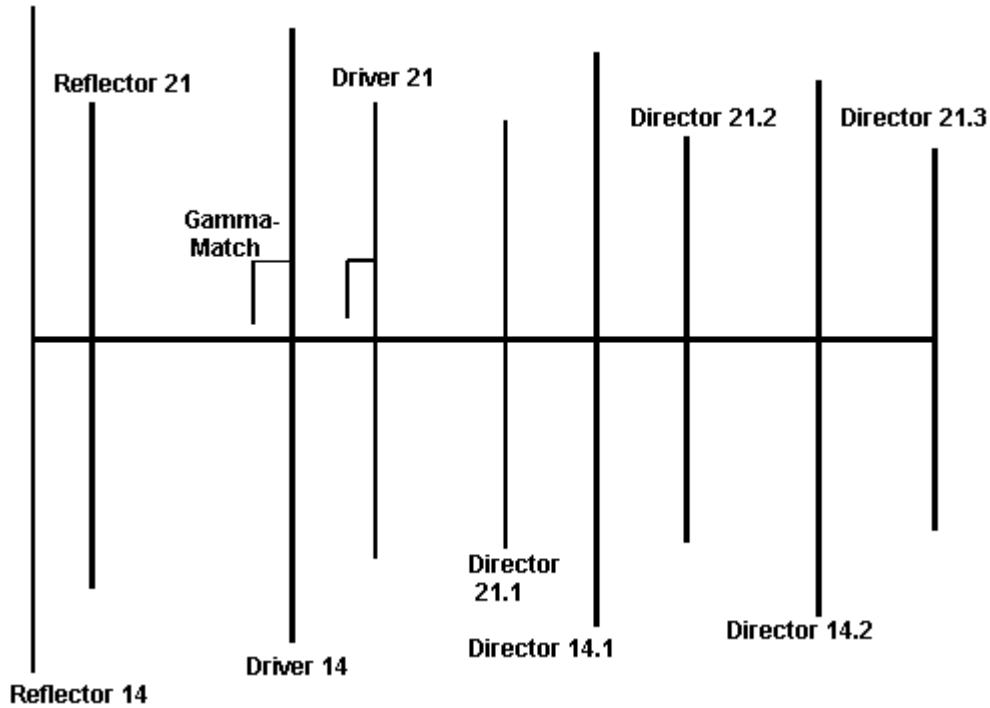

UR5LCV's ONE- BOOM TWO BANDS YAGI: 4-EL. 14-MHZ & 5-EL. 21-MHZ

F, MHz	14.0	14.15	14.3	21.0	21.175	21.35
G, dBd	6.9	7	7.1	7.6	8.0	8.3
F/B, dB	15.7	17.4	18.1	23.6	25.0	20.3
Z, Ohm	22.9-j8.9	23.5+j0.5	25.0+j7.0	24.2+j3.5	27.5+j0.7	32.5+j1.7

OD 25-mm	Ref. 14	Ref. 21	Driver 14	Driver 21	Director 21.1	Director 14.1	Director 21.2	Director 14.2	Director 21.3
Length, cm	1050	702	1020	686	664	982	648	920	640
Spacing to Reflector 14, cm	0	80	250	300	430	536	705	986	1075