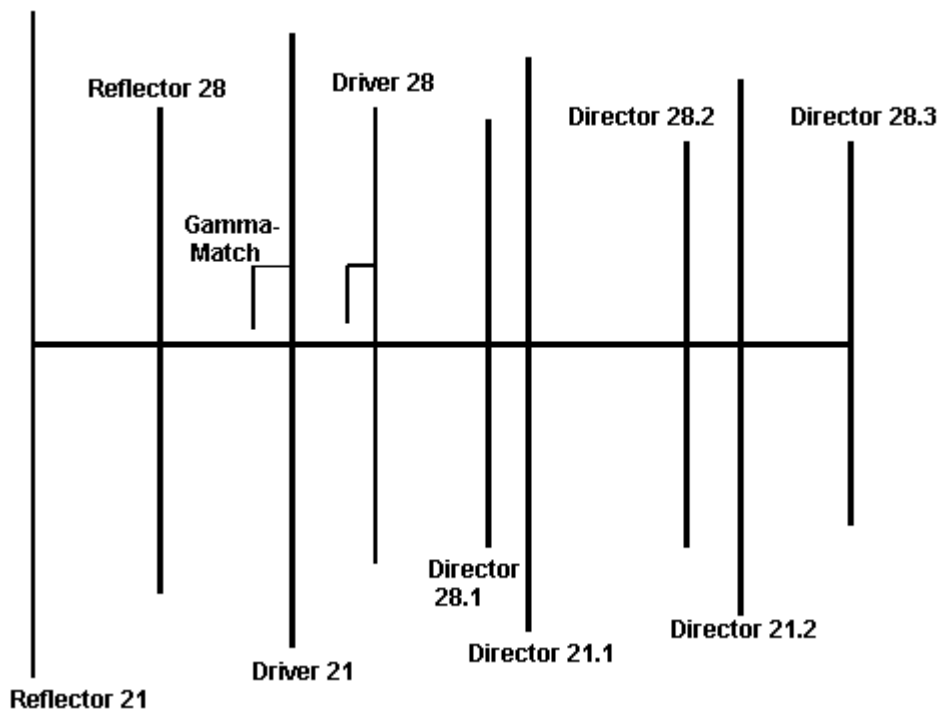

UR5LCV's ONE- BOOM TWO BANDS YAGI: 4-EL. 21 -MHZ & 5-EL. 28 -MHZ

F, MHz	21.0	21.175	21.35	28.0	28.35	28.7
G, dBd	7.9	8.1	8.2	6.5	7.3	8.1
F/B, dB	21.3	25.0	21.1	18.1	27.0	17.4
Z, Ohm	27.3—j11.0	24.1+j1.6	20.1+j17.0	31.9+j6.4	35.8+j0.2	41.0+j5.0

OD 25-mm	Ref. 21	Ref. 28	Driver 21	Driver 28	Director 28.1	Director 21.1	Director 28.2	Director 21.2	Director 21.3
Length, cm	716	520	626	508	490	682	475	628	472
Spacing to Reflector 14, cm	0	170	210	315	420	516	620	880	950