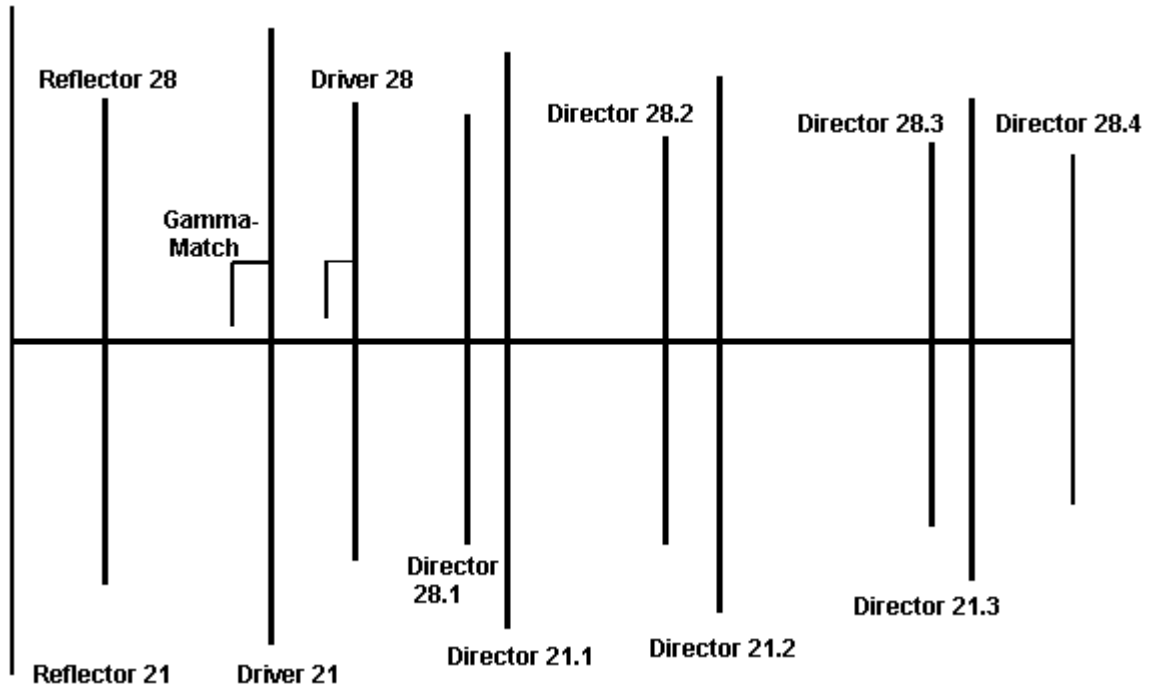

UR5LCV's ONE- BOOM TWO BANDS YAGI: 5-EL. 21 -MHZ & 6-EL. 28 -MHZ

F, MHz	21.0	21.175	21.35	28.0	28.35	28.7
G, dBd	8.4	8.6	8.7	8.1	9.3	9.8
F/B, dB	24.8	25.1	18.6	13.4	20.4	14.3
Z, Ohm	25.9-j9.9	28.6+j0.9	34.9+j13.1	26.8-j4.8	23.5+j0.4	49.8+j51

OD 25-mm	Ref. 21	Ref. 28	Dr. 21	Dr. 28	Direct. 28.1	Direct. 21.1	Direct. 28.2	Direct. 21.2	Direct. 28.3	Direct. 21.3	Direct. 28.4
Length, cm	700	530	677	510	496	647	490	645	478	624	464
Spacing to Reflector 14, cm	0	70	234	270	340	388	560	657	900	1022	1200