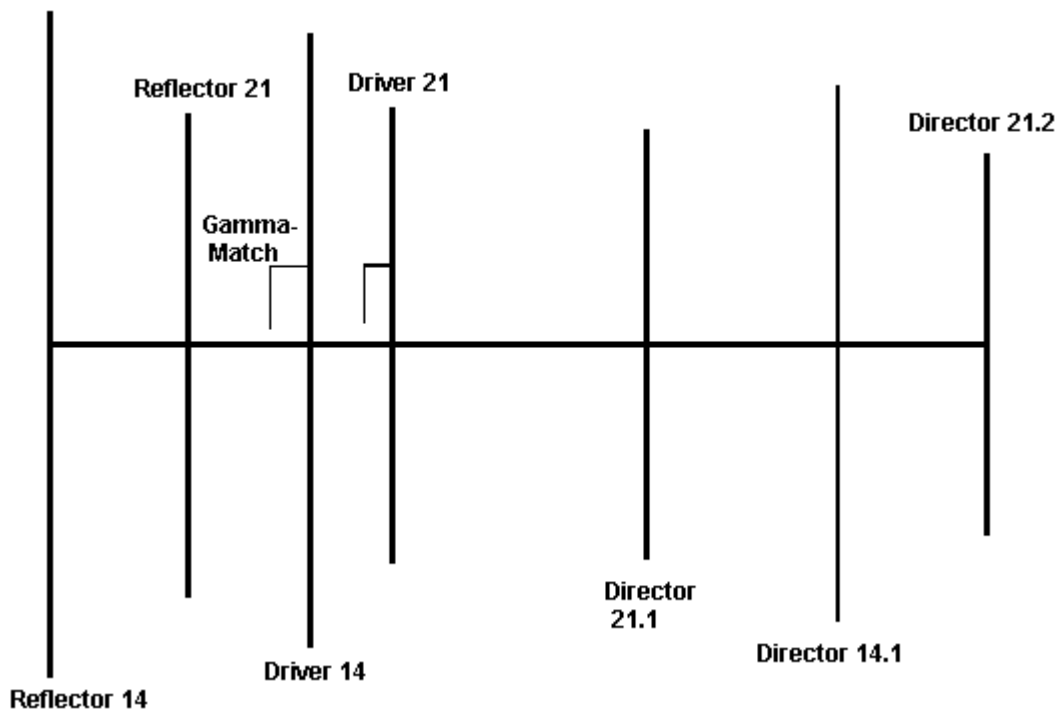

# UR5LCV's ONE- BOOM TWO BANDS YAGI: 3-EL. 14-MHZ & 4-EL. 21-MHZ

F, MHz	14.0	14.15	14.3	21.0	21.175	21.35
G, dBd	6.2	6.3	5.9	5.9	6.2	6.5
F/B, dB	16.7	20.4	16.8	18.6	19.5	19.8
Z, Ohm	19.5—j11.9	21.1+j0.8	22.0+j14.0	32.8+j6.0	28.8+j0.2	24.2+j7.5

OD 25-mm	Reflector 14	Reflector 21	Driver 14	Driver 21	Director 21.1	Director 14.1	Director 21.2
Length, cm	1054	708	1012	688	656	943	631
Spacing to Reflector 14, cm	0	200	282	380	575	725	830