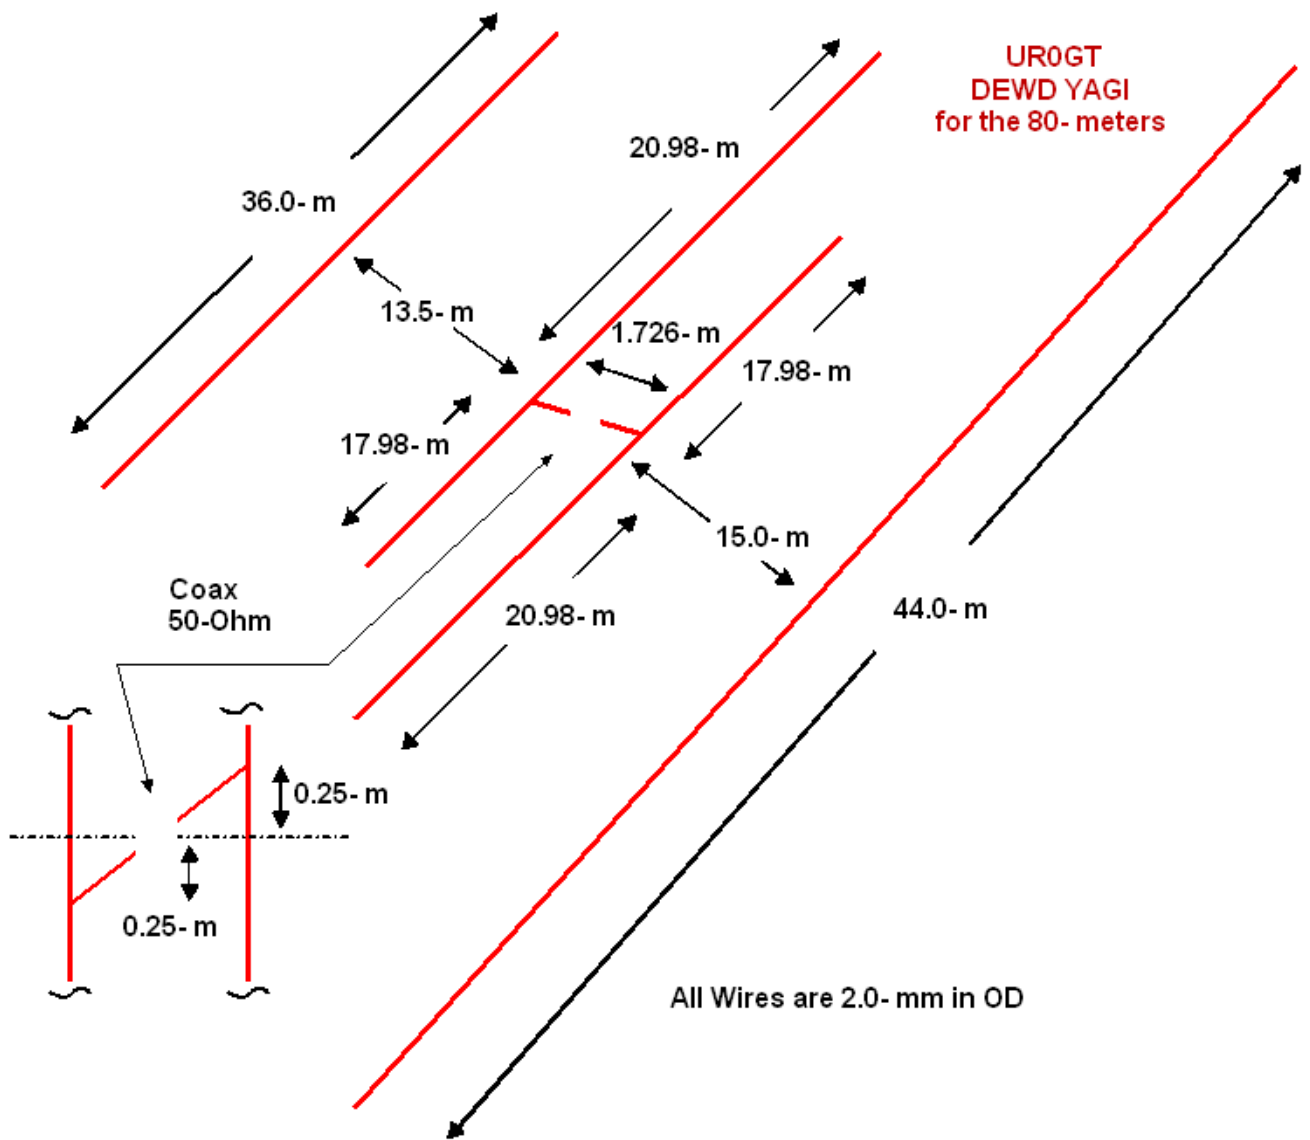

DEWD Broadband YAGI Antenna for the 80- meters

The publications devoted to memory UR0GT.

By: Nikolay Kudryavchenko, UR0GT

The model of the antenna (file 4el_Broadband 80m_2.maa) may be loaded:

[http:// www.antentop.org/011/yagi_dewd_011.htm](http://www.antentop.org/011/yagi_dewd_011.htm)

Figure 1 DEWD Broadband YAGI Antenna for the 80- meters

Figure 2 SWR of the DEWD Broadband YAGI Antenna (placed at 30 meters above real ground)

Figure 3 DD of the DEWD Broadband YAGI Antenna (placed at 30 meters above real ground)