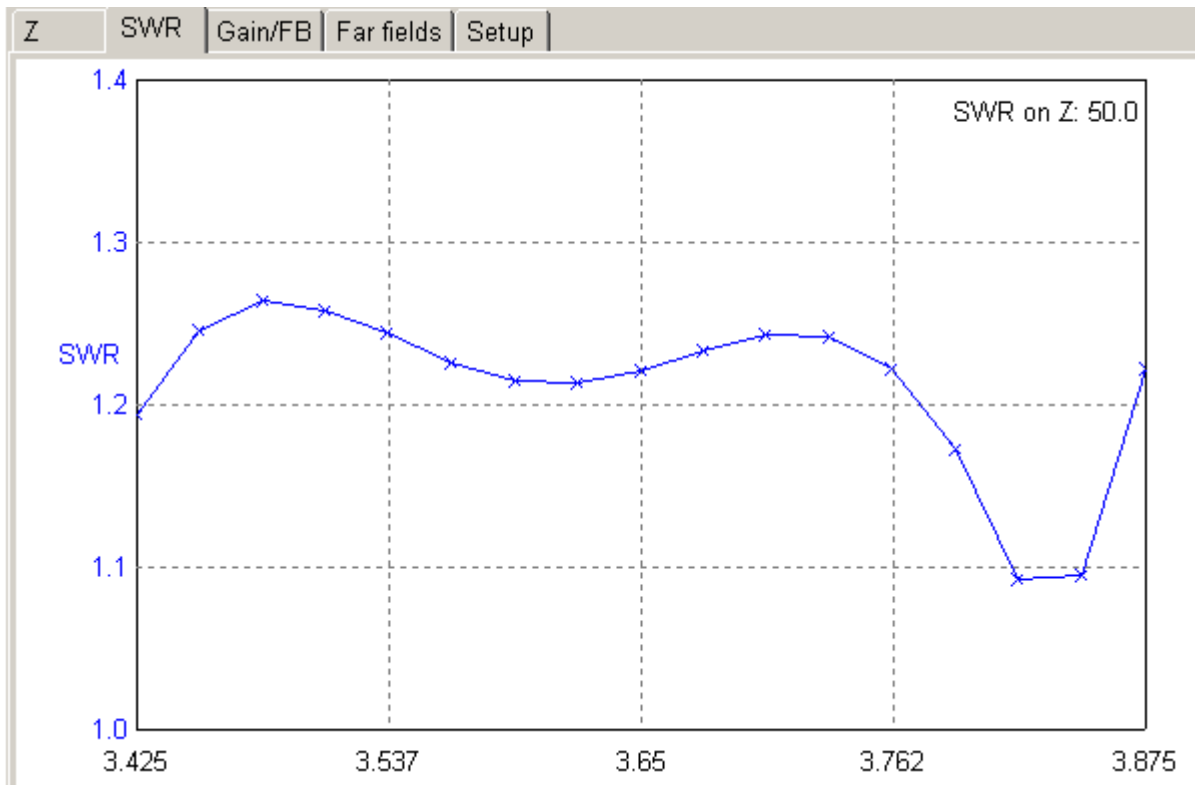

Figure 1 DEWD Broadband YAGI Antenna for the 80- meters

Figure 2 SWR of the DEWD Broadband YAGI Antenna (placed at 30 meters above real ground)

Figure 3 DD of the DEWD Broadband YAGI Antenna (placed at 30 meters above real ground)