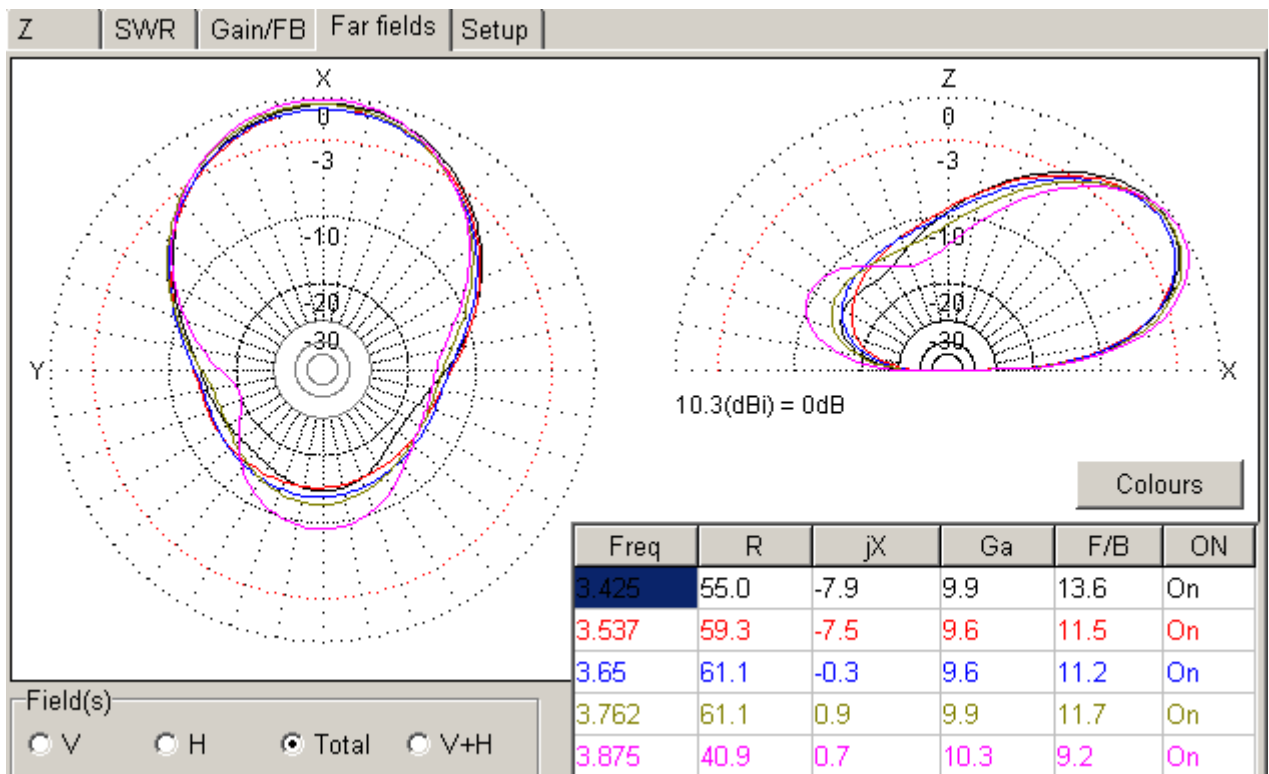

Figure 1 DEWD Broadband YAGI Antenna for the 80- meters

Figure 2 SWR of the DEWD Broadband YAGI Antenna (placed at 30 meters above real ground)

Figure 3 DD of the DEWD Broadband YAGI Antenna (placed at 30 meters above real ground)