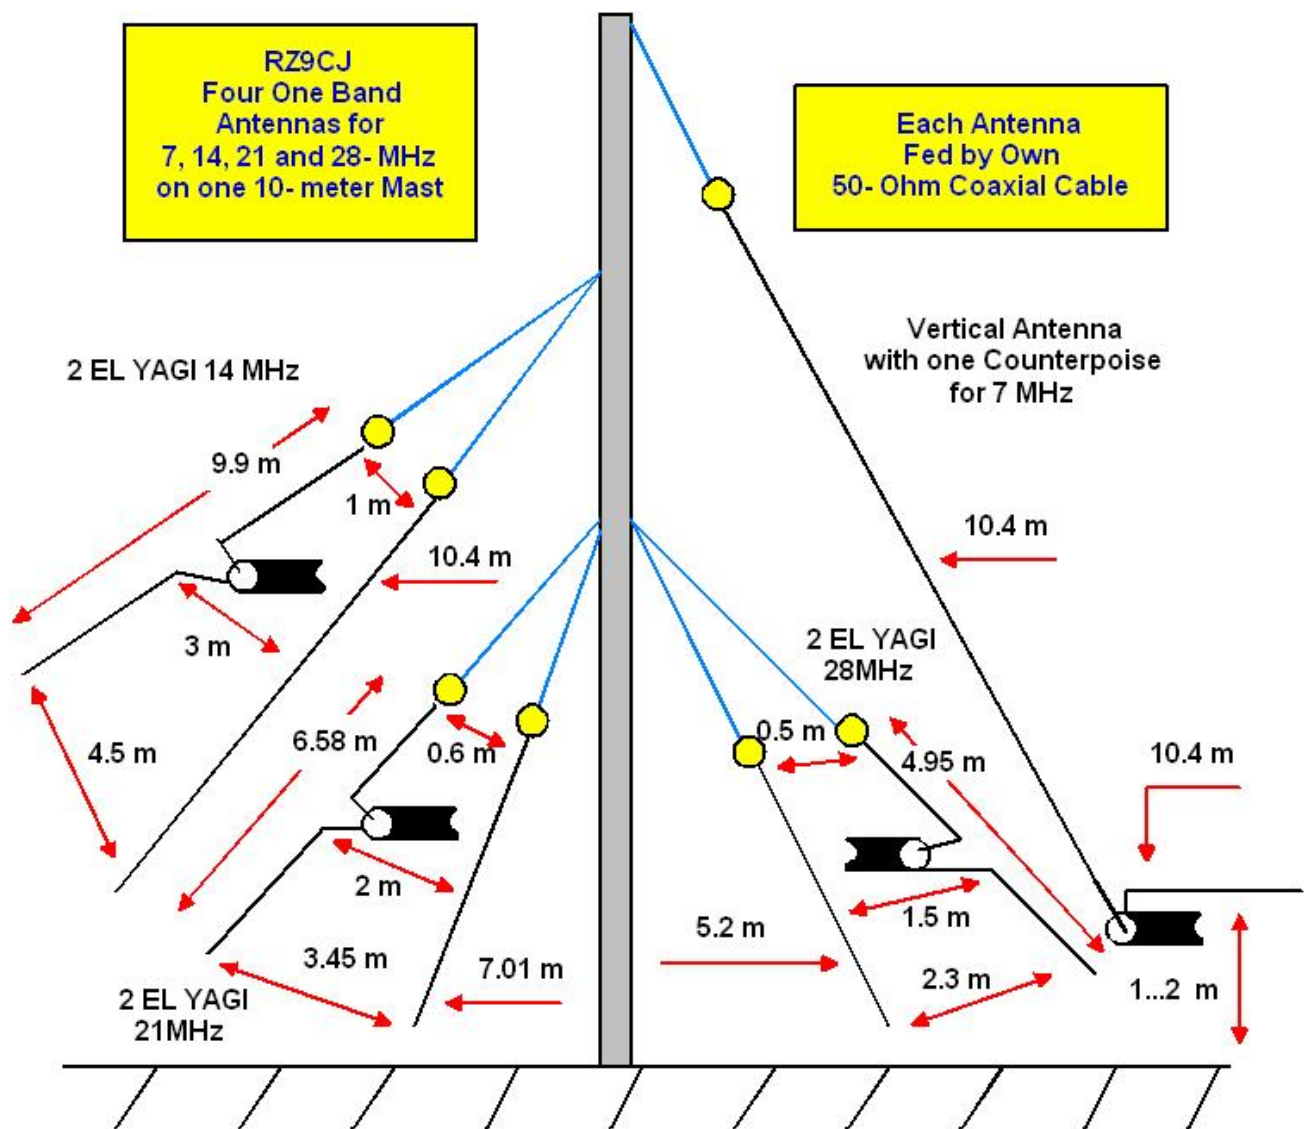

Four One Band Antennas on One Mast

By: Sergey Popov, RZ9CJ

Credit Line: www.qrz-e.ru

It is possible place four one band antennas for 7, 14, 21 and 28- MHz on one 10- meter mast. **Figure 1** shows that design. The antennas may be made from 1.. 2- mm wire. Instead of the mast may serve a tree or ever wall of the house.

This design allows easy to reverse the direction of the 2EL YAGI- just reverse the ends. As well it is possible change the direction when the YAGI is turned around of the mast.

73! de RZ9CJ

Figure 1

Four One Band Antennas for 7, 14, 21 and 28- MHz on One 10- Meter Mast